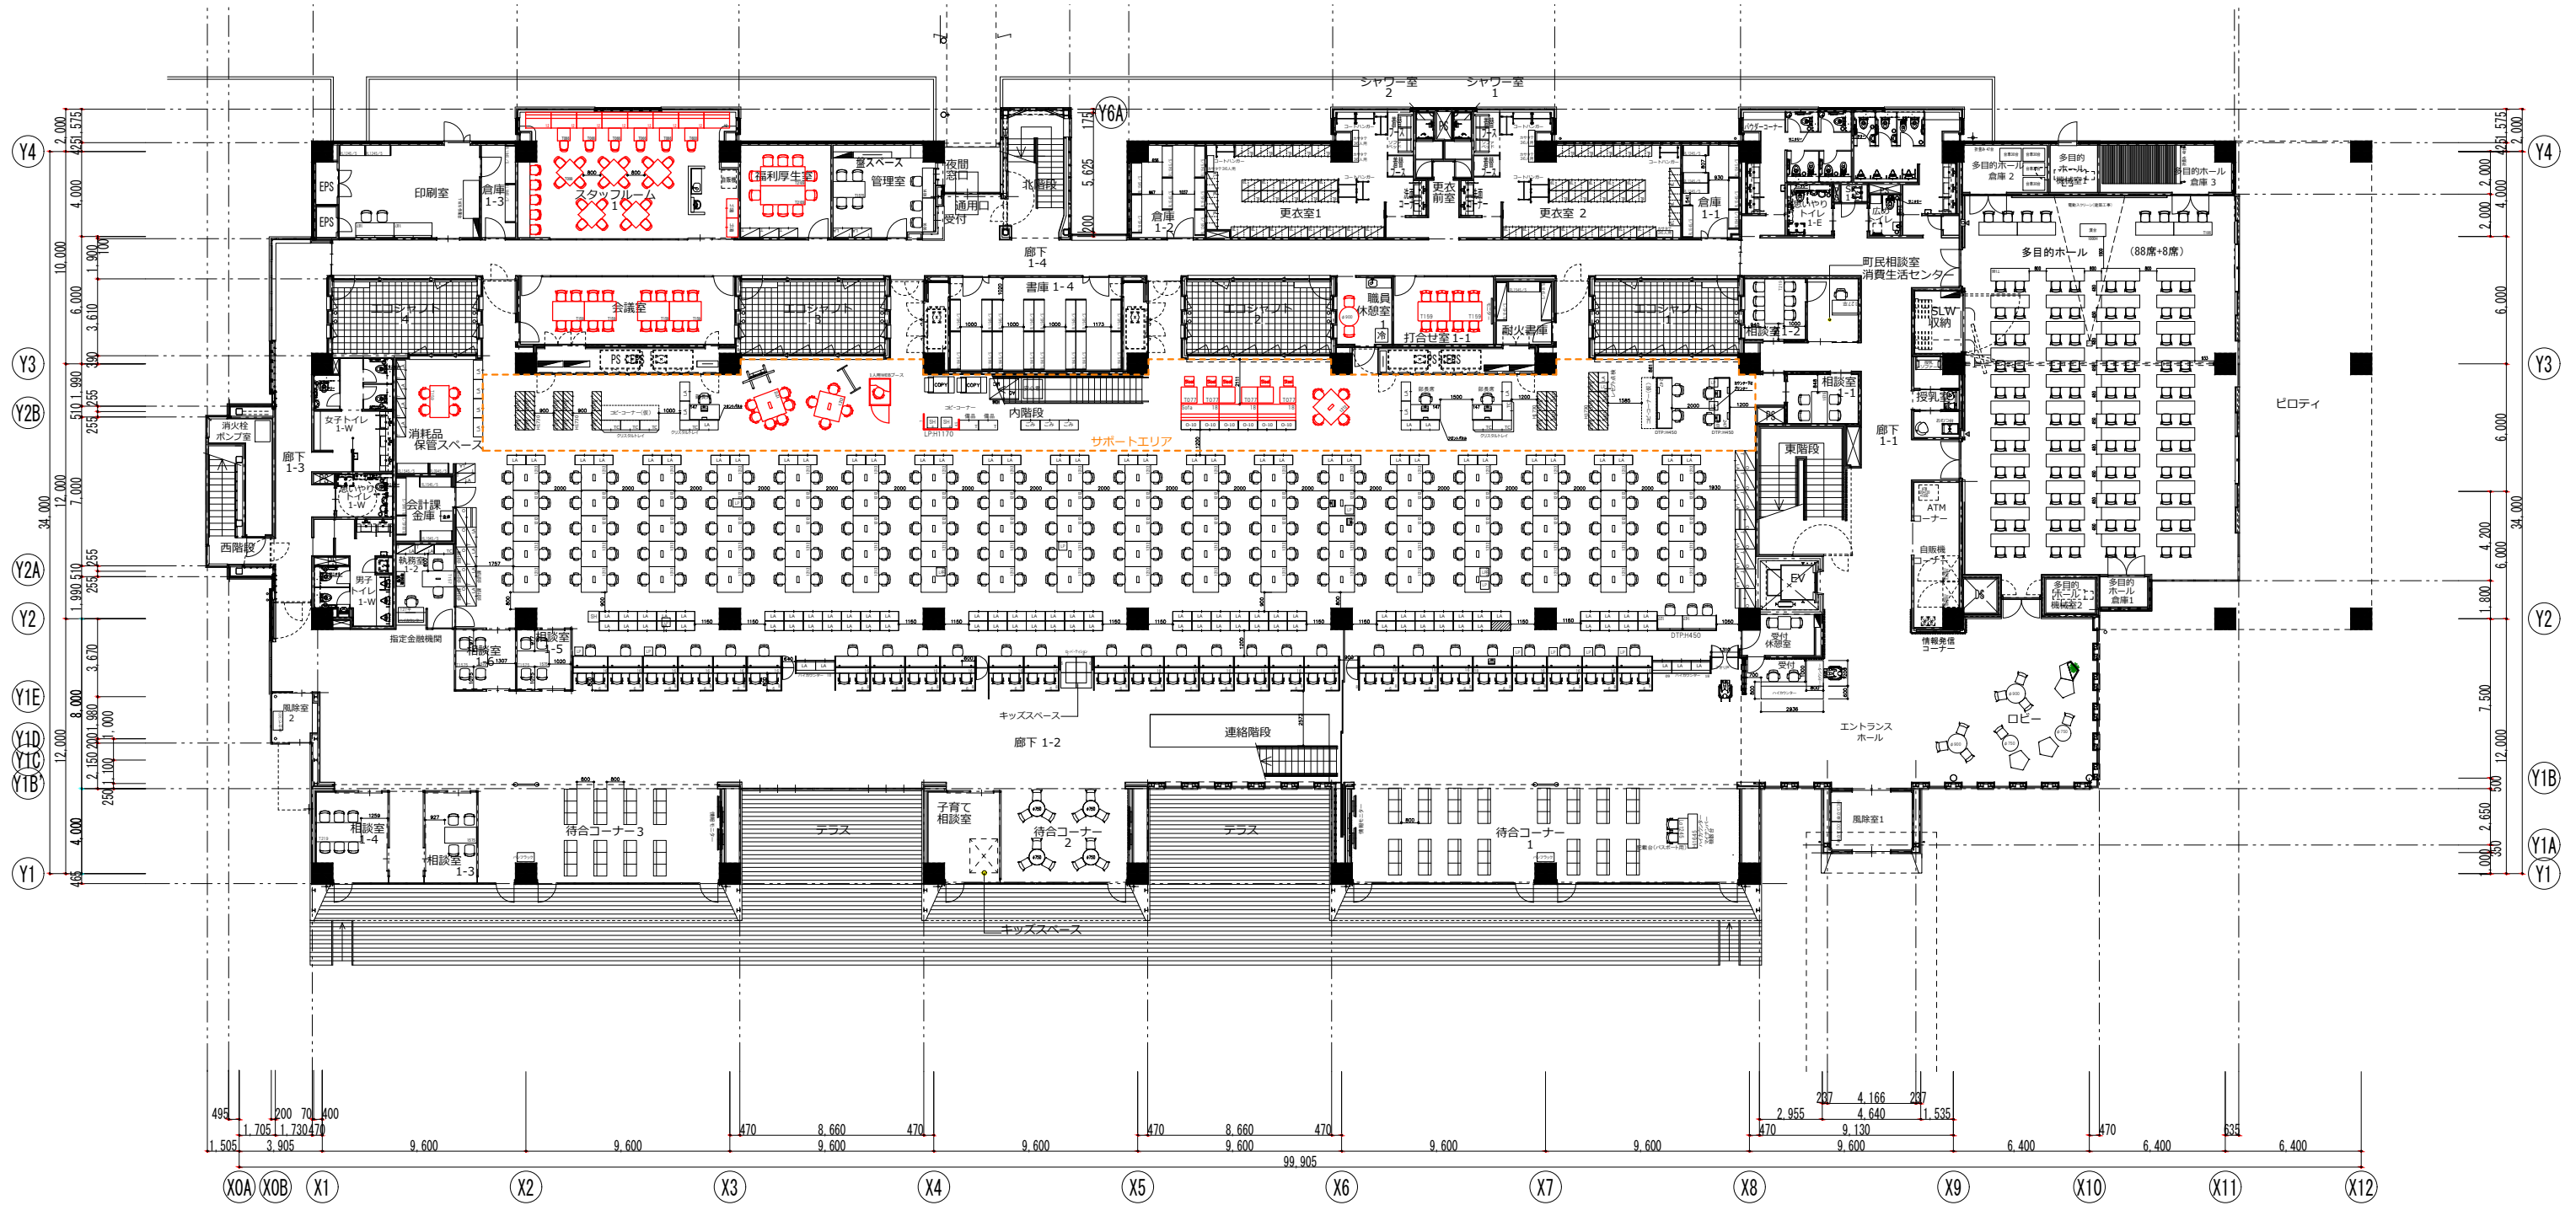

1階

REVISION

UCHIDA
UCHIDA YOKO CO., LTD.
 UCHIDAYOKO HEADQUARTER
 4-7, Shinkawa 2-Chome, Chuo-ku TOKYO
 104-8282

SCALE S=1:300 (A3)	CLIENT 大泉町役場
PM	DESIGNER
DRAWN BY	SALES

BUILDING 新庁舎 1階	DRAWING TITLE 新レイアウト図
DATE	JOB No.
	DRAWING No.

2階

REVISION

UCHIDA YOKO CO., LTD.
 UCHIDAYOKO HEADQUARTER
 4-7, Shinkawa 2-Chome, Chuo-ku TOKYO
 104-8282

SCALE S=1:300 (A3)		CLIENT 大泉町役場		BUILDING 新庁舎 2階		DRAWING TITLE 新レイアウト図	
PM	DESIGNER	DRAWN BY	SALES	DATE		JOB No.	DRAWING No.