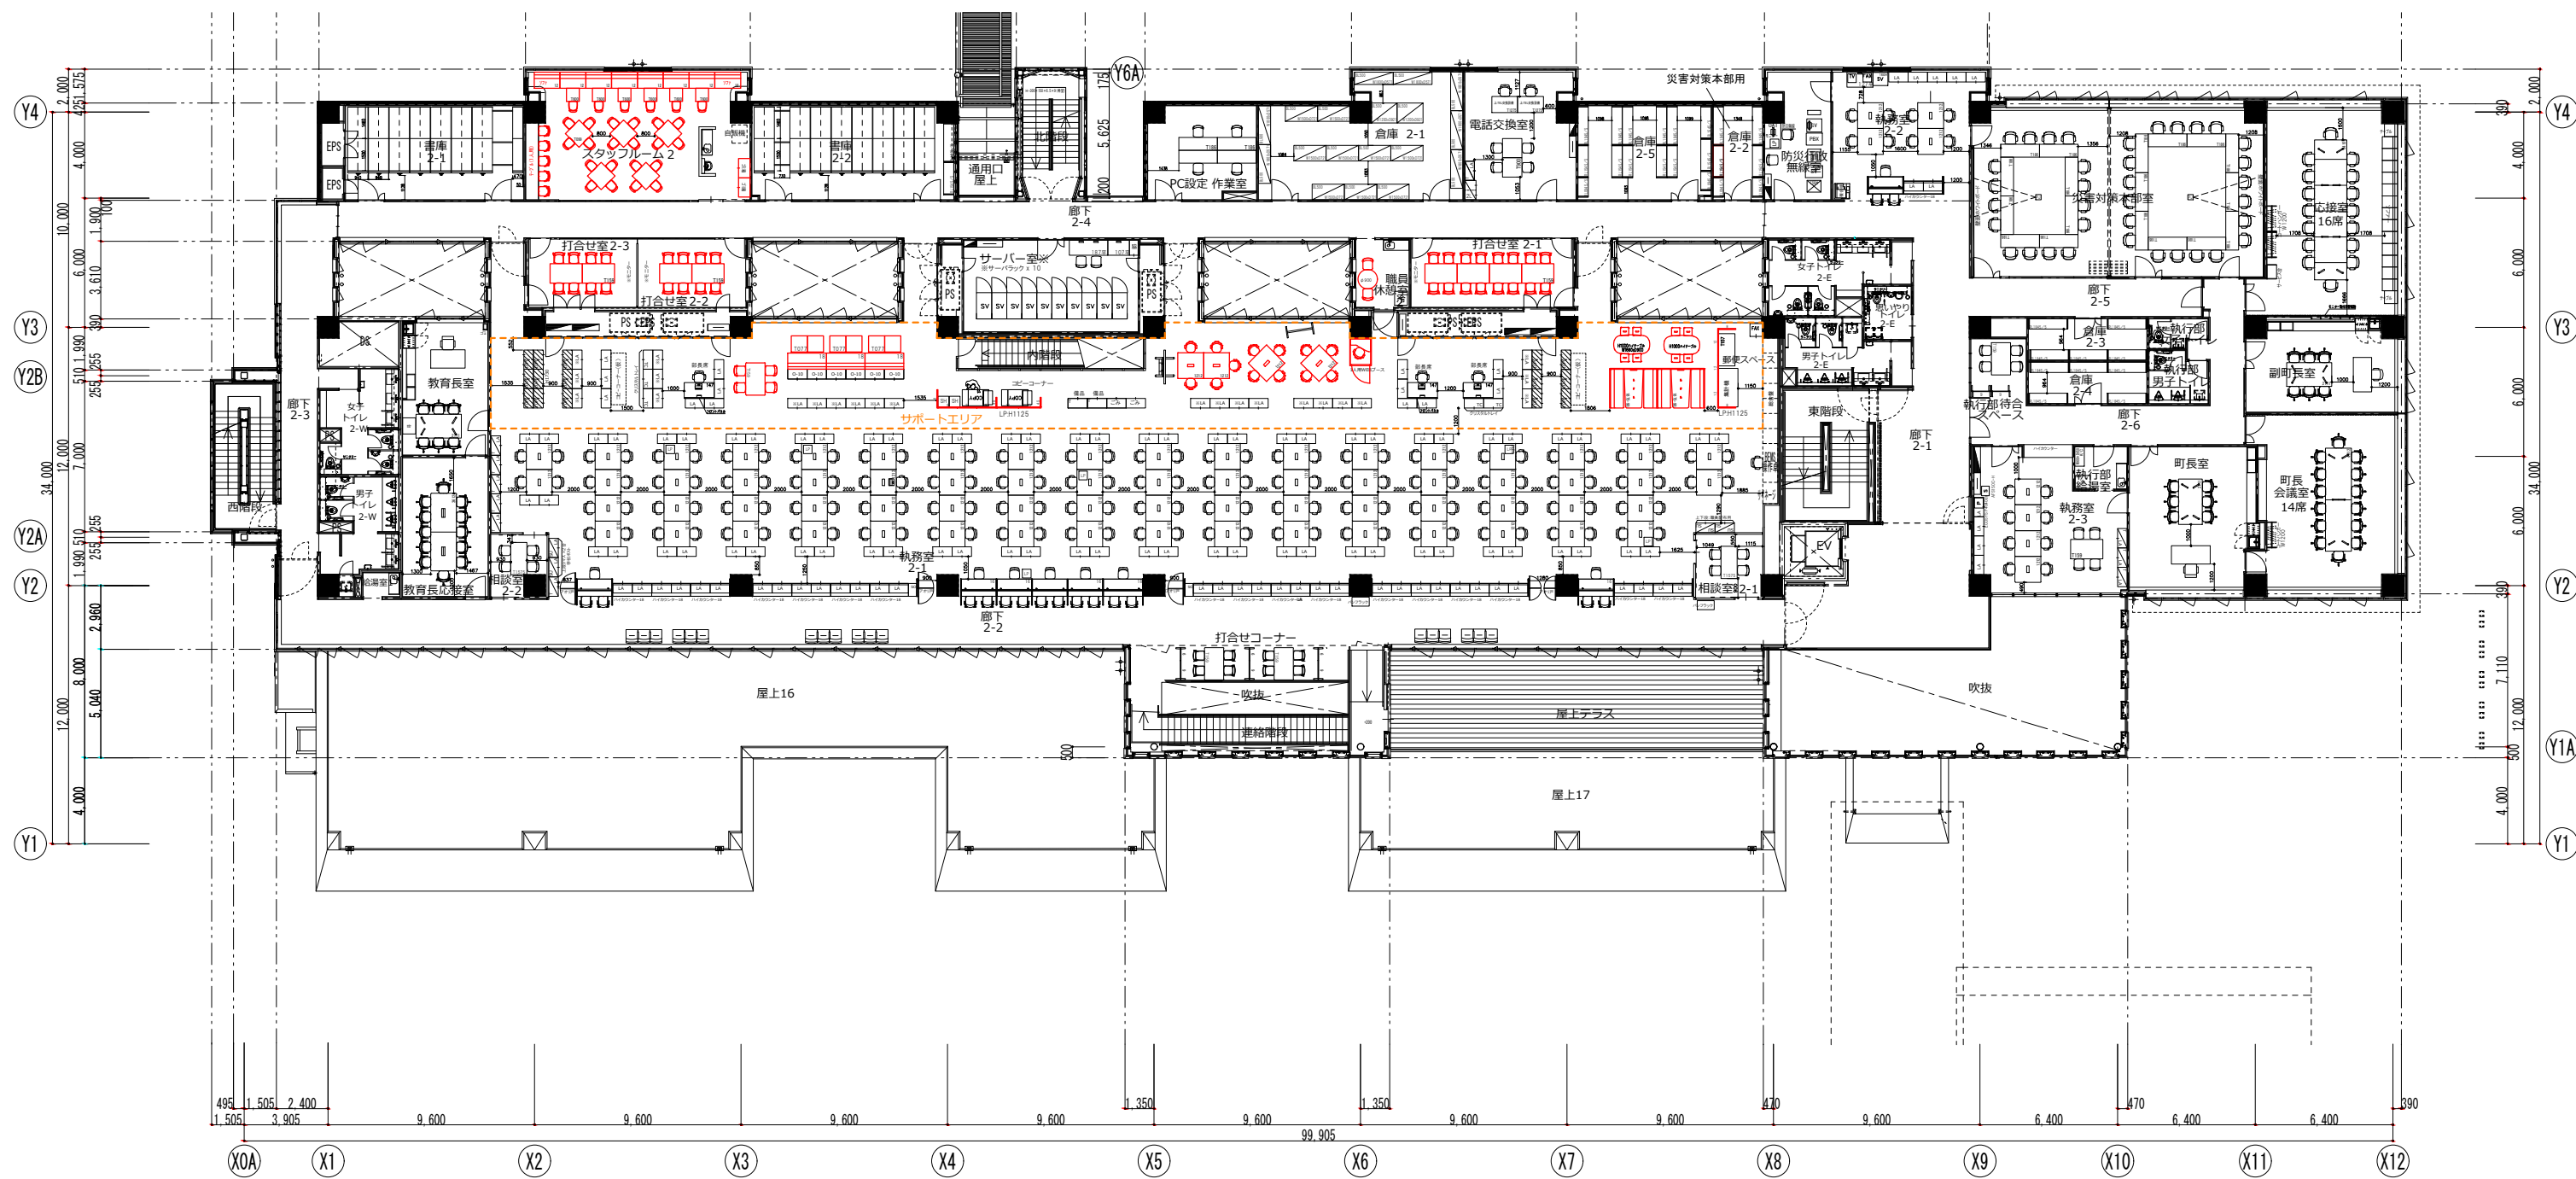

1階

REVISION

UCHIDA
UCHIDA YOKO CO., LTD.
 UCHIDAYOKO HEADQUARTER
 4-7, Shinkawa 2-Chome, Chuo-ku TOKYO
 104-8282

SCALE S=1:300 (A3)	CLIENT 大泉町役場
PM	DESIGNER
DRAWN BY	SALES

BUILDING 新庁舎 1階	DRAWING TITLE 新レイアウト図
DATE	JOB No.
	DRAWING No.

2階

REVISION

UCHIDA YOKO CO., LTD.
 UCHIDAYOKO HEADQUARTER
 4-7, Shinkawa 2-Chome, Chuo-ku TOKYO
 104-8282

SCALE S=1:300 (A3)		CLIENT 大泉町役場		BUILDING 新庁舎 2階		DRAWING TITLE 新レイアウト図	
PM	DESIGNER	DRAWN BY	SALES	DATE		JOB No.	DRAWING No.